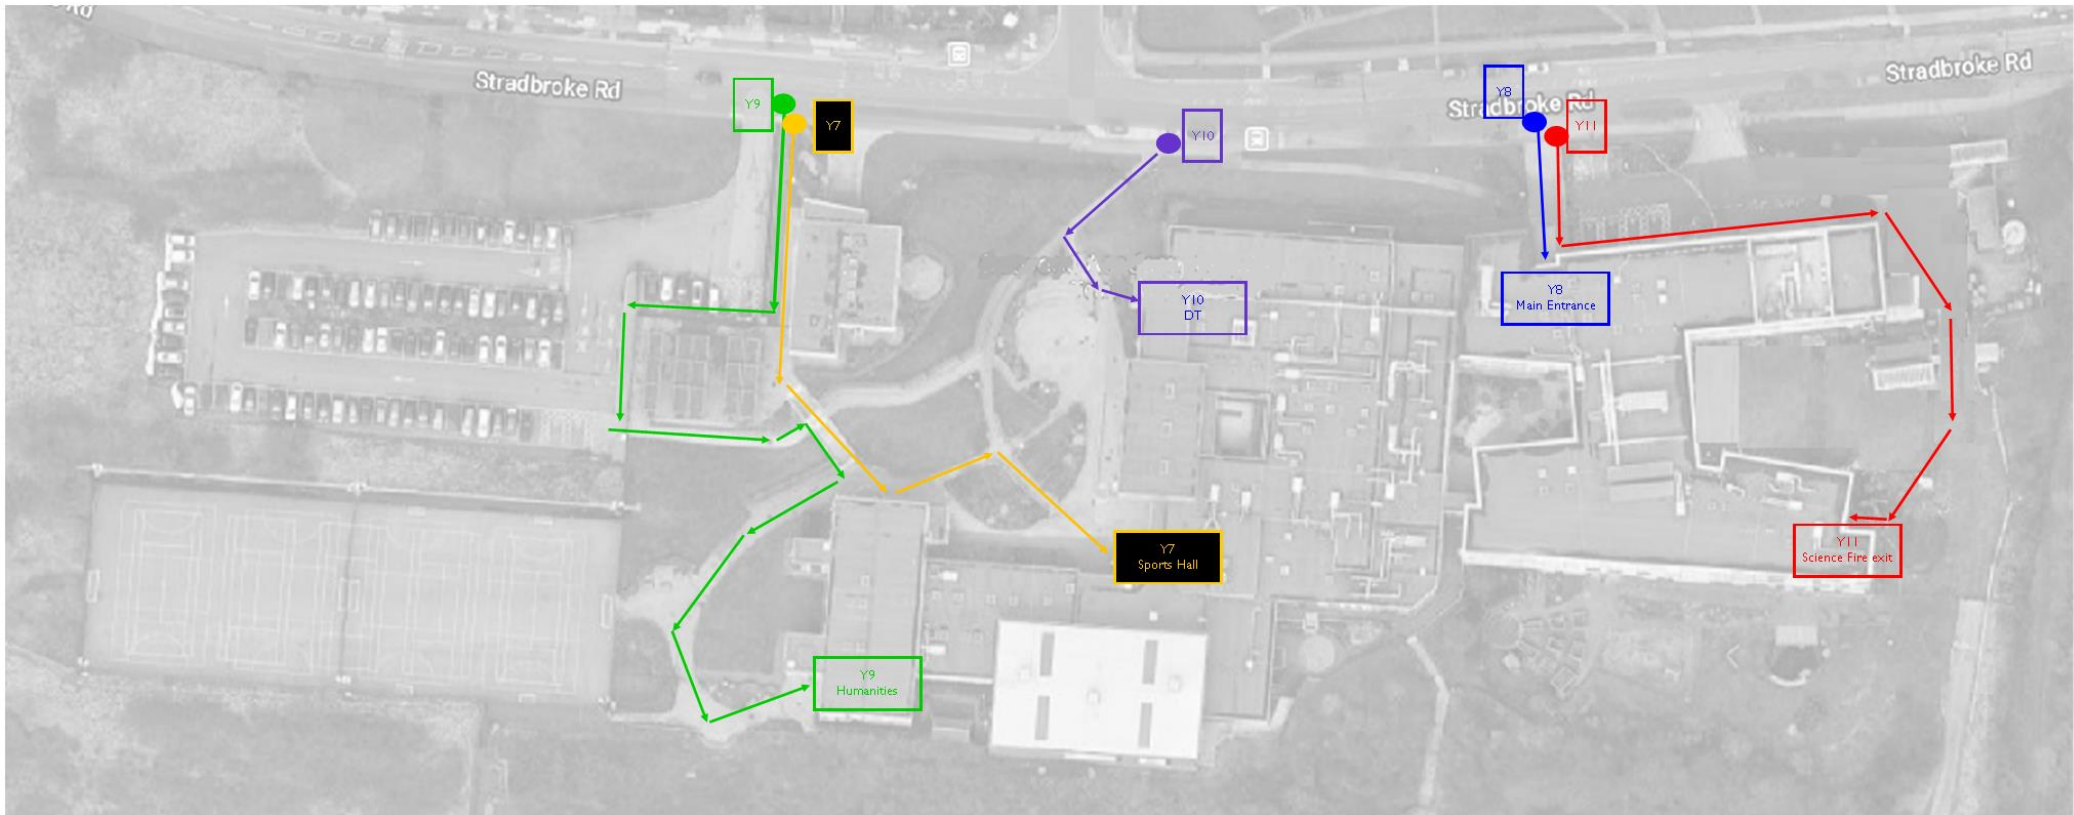

September 2020

Entry Points

	Year 7	Year 8	Year 9	Year 10	Year 11
Map Route Colour	Orange	Blue	Green	Purple	Red
Site Entry	CLC	Main Entrance	Top Car Park	Stradbroke Road	Main Entrance
Building Entry	Sports Hall Entrance	Main Entrance	Humanities	DT	External Dining / Science
In School Base	Math's English & Science	Math's English & Science	Humanities & MFL	DT & Specialist Rooms	Math's English & Science

- Y7 & Y8 taught in tutor group bubbles and stay in same room throughout the day
- Y9, Y10 & Y11 full Timetable – will stay within an allocated area of the academy
- The academy will always follow the latest Government guidance and therefore plans may change at short notice
- For updates please check our website and follow us on twitter @OutwoodCity